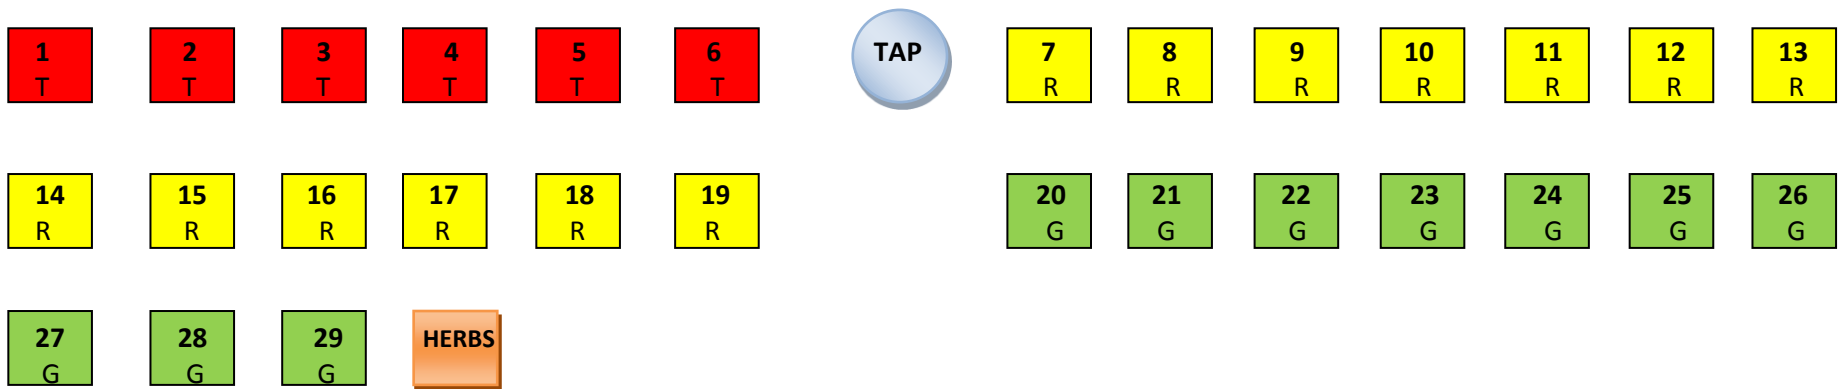

COMMUNITY GARDEN LAYOUT

T = Tall (36")

R = Raised (24")

G = Ground (12")