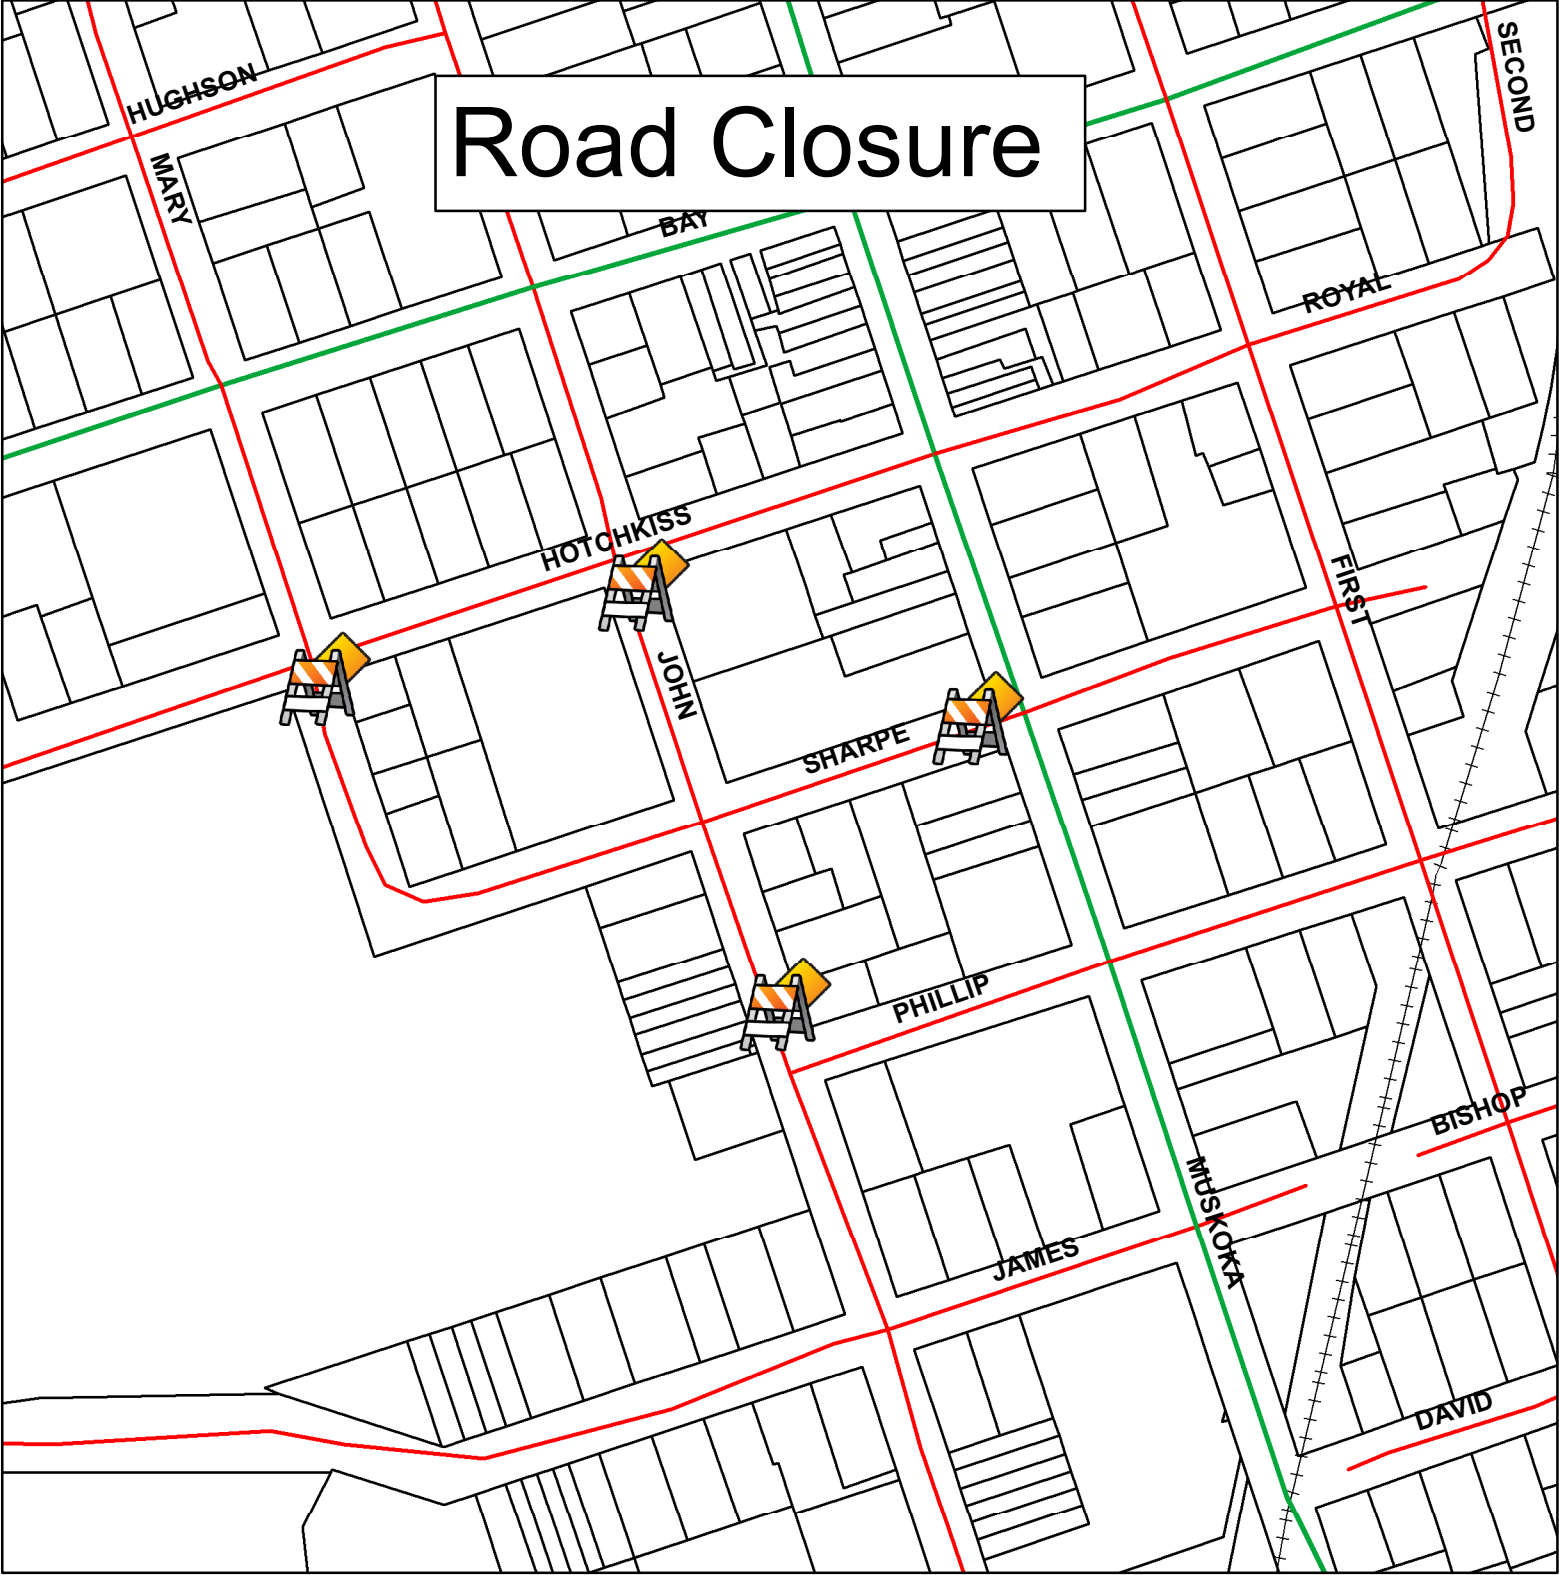

Road Closure

Road Closure Intersection of John St South and Sharpe St

Legend

Closure

Roads

- | | | | |
|--|----------|--|------------|
| | District | | Proposed |
| | Island | | Provincial |
| | Private | | Township |
| | Trail | | |

0 15 30 60 90 120 Metres

1:2,769