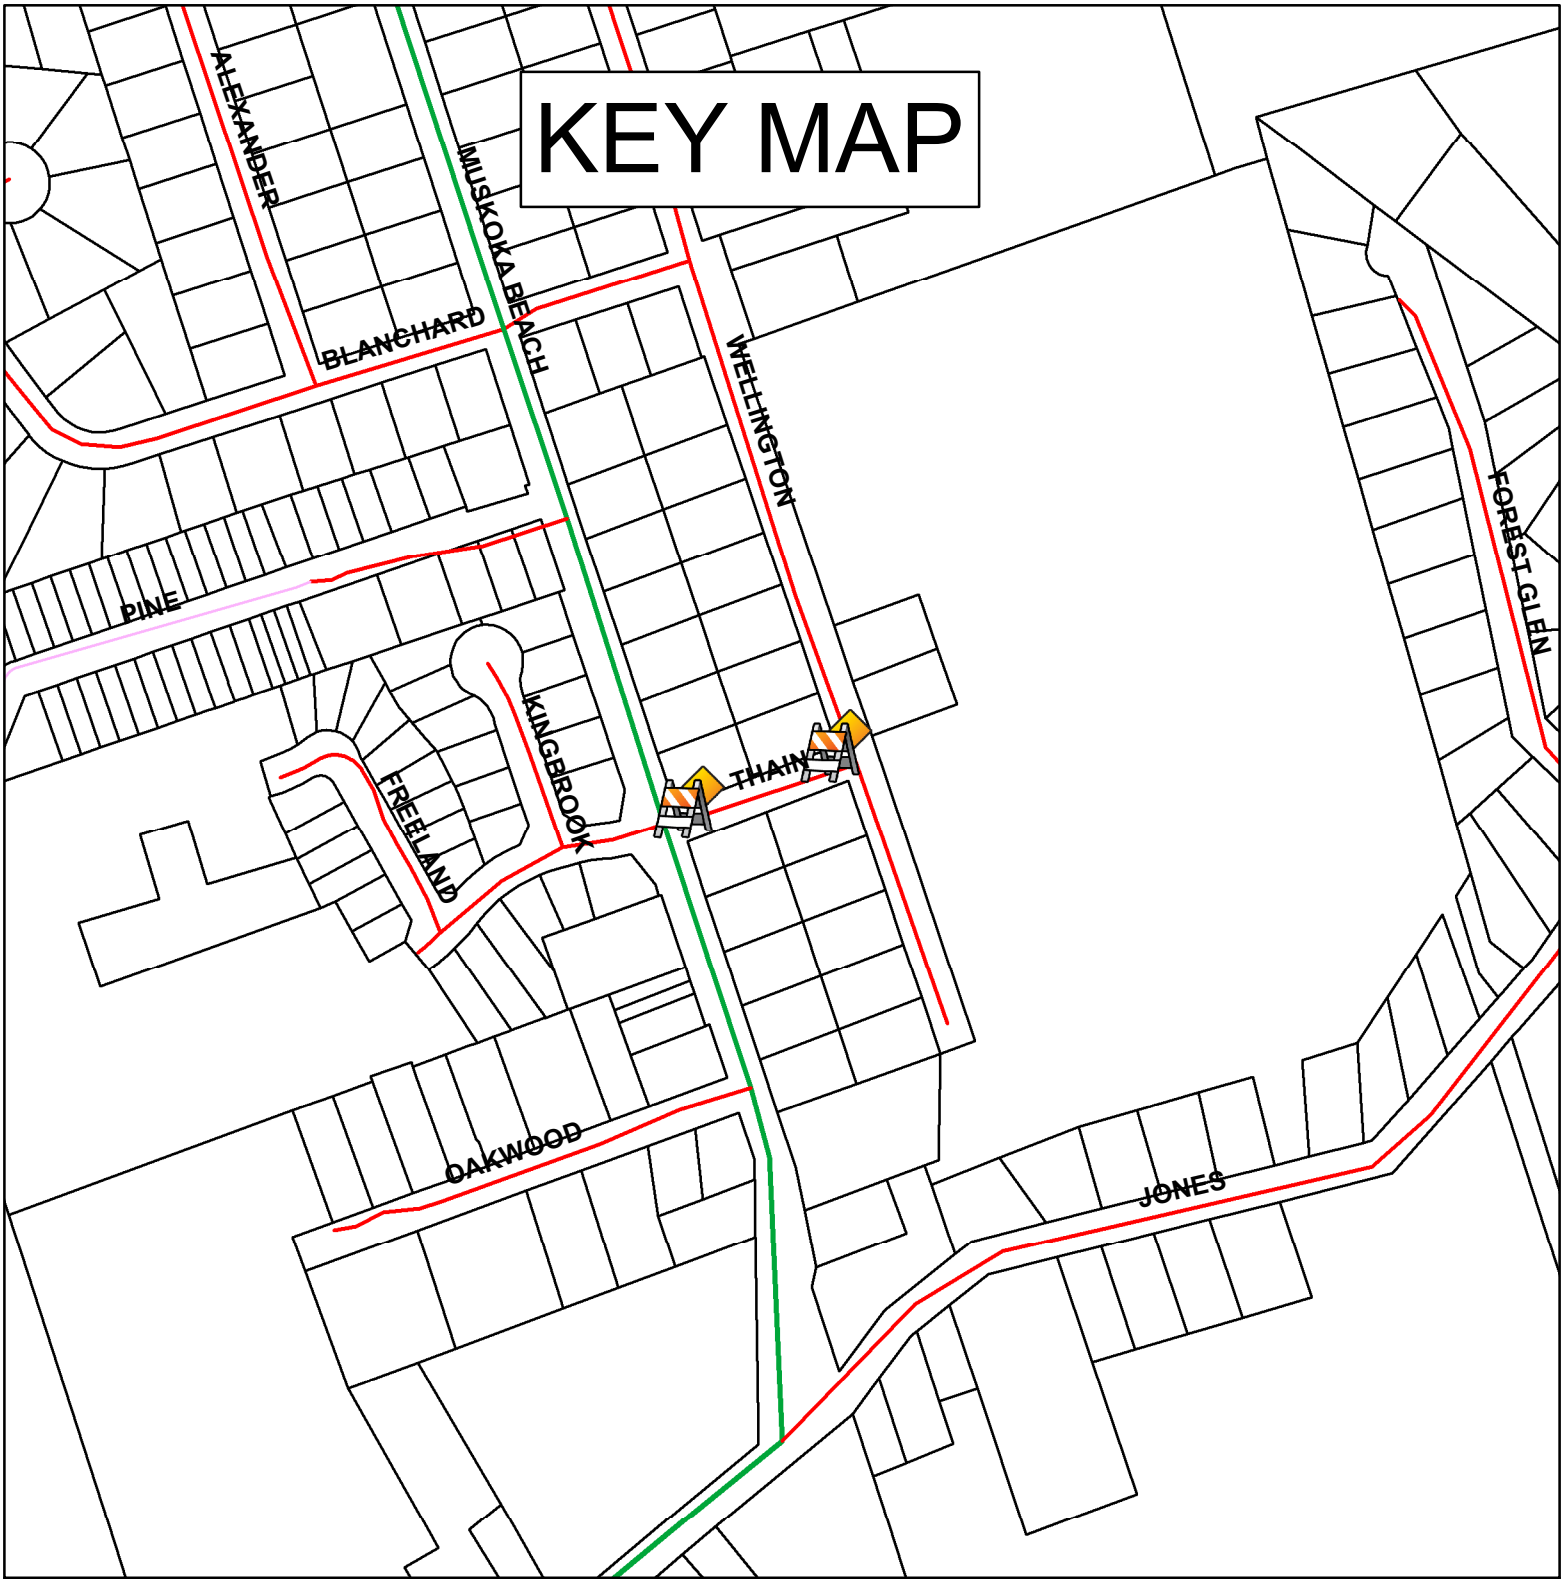

KEY MAP

Road Closure Thain Street

Legend

Closure

Roads

- District
- Island
- Private
- Township
- Trail
- Proposed
- Provincial

0 25 50 100 150 200 Metres

1:4,154